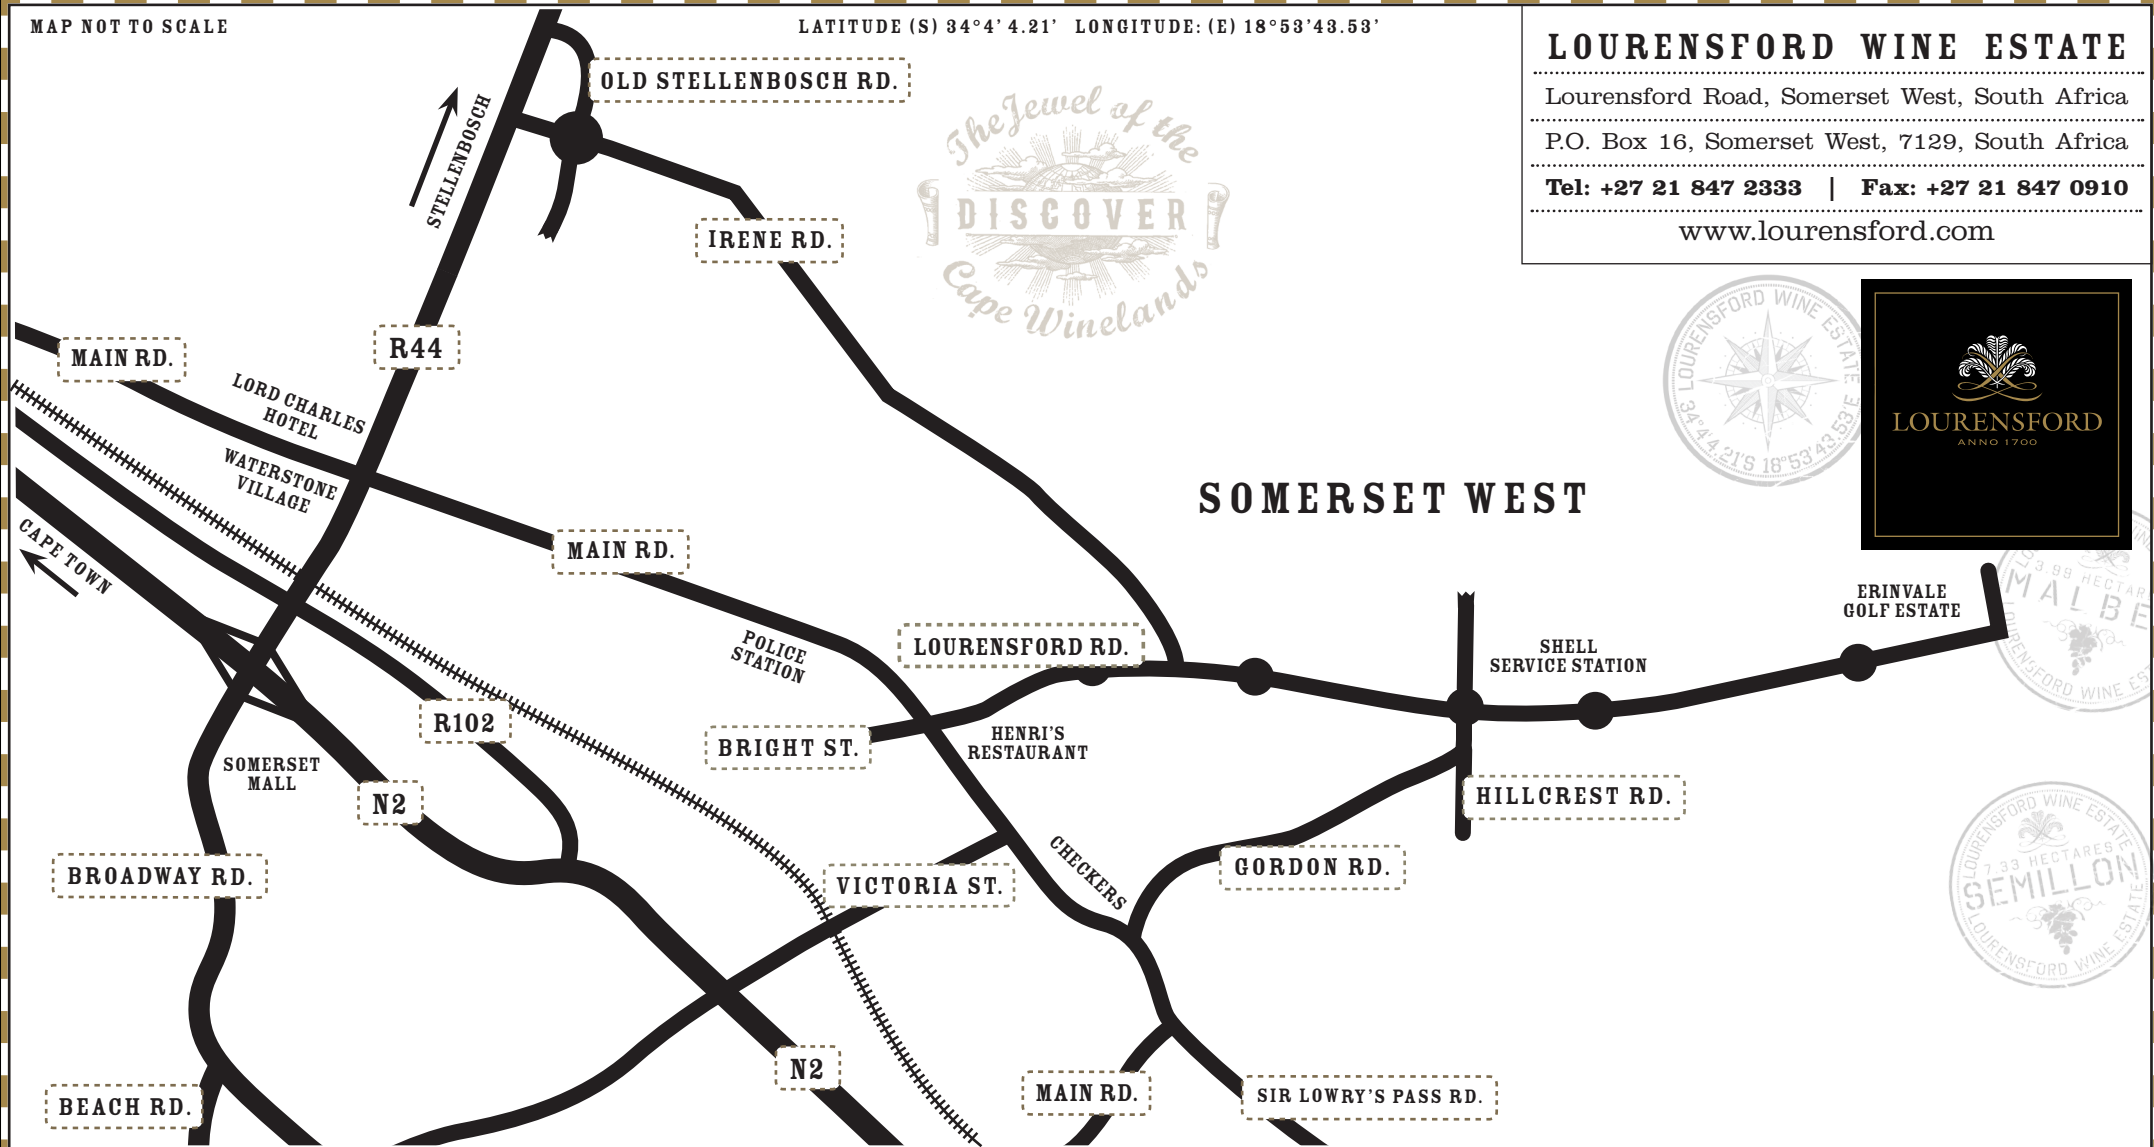

MAP NOT TO SCALE

LATITUDE (S) 34°4' 4.21' LONGITUDE: (E) 18°53'43.53'

LOURENSFORD WINE ESTATE

Lourensford Road, Somerset West, South Africa

P.O. Box 16, Somerset West, 7129, South Africa

Tel: +27 21 847 2333 | Fax: +27 21 847 0910

www.lourensford.com

DIRECTIONS FROM CAPE TOWN TO LOURENSFORD WINE ESTATE: (APPROX. 45KM)

- From Cape Town International Airport take the N2 to Somerset West.
- Take the Broadway turn-off, Exit No. 43 towards Somerset West and Stellenbosch
- At the traffic lights, at the Lord Charles Hotel, turn right into Somerset West Main Road.
- Continue straight through three sets of traffic lights.
- At the fourth set of traffic lights take a left turn into Lourensford Road (Land and Zeezicht).
- Follow Lourensford Road for approximately 4km past Erinvale Golf Estate on your left hand side.
- Just past the Erinvale Golf Estate turn left and follow the road to our main gate.

DIRECTIONS FROM STELLENBOSCH TO LOURENSFORD WINE ESTATE:

- From Stellenbosch take the R44.
- At the traffic lights, at the Lord Charles Hotel, turn left into Somerset West Main Road.
- Continue straight through three sets of traffic lights.
- At the fourth set of traffic lights take a left turn into Lourensford Road (Land and Zeezicht).
- Follow Lourensford Road for approximately 4km past Erinvale Golf Estate on your left hand side.
- Just past the Erinvale Golf Estate turn left and follow the road to our main gate.
- ALTERNATIVE ROUTE: From the R44, take the Old Stellenbosch Road turn off, turn left into Irene Road and left into Lourensford Road.